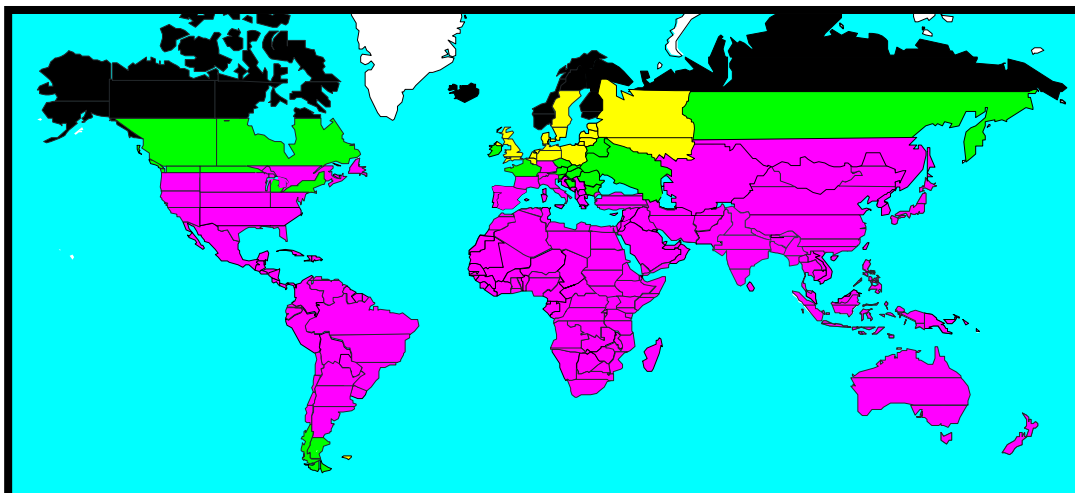

Main components

system name	module	battery quantity	battery type	battery cabinet (IP66)
SPOL-NC-32cd-Hot-33W-34Ah	NP33GK	2	12TLG20	Polyester 515 x 415 x 230 mm
SPOL-NC-32cd-Cold-33W-48Ah	NP33GK	2	NPL24-12	Polyester 515 x 415 x 230 mm
SPOL-NC-32cd-Cold-65W-75Ah	NP65GK	1	12FLB300	Polyester 515 x 415 x 230 mm
SPOL-NC-32cd-Cold-125W-135Ah	NP125GK	1	12FLB500	Stainless steel 800 x 400 x 320 mm

NP130GK module (130Wp) may be supplied instead of NP125GK

We reserve the right to supply other battery types of at least equivalent specification